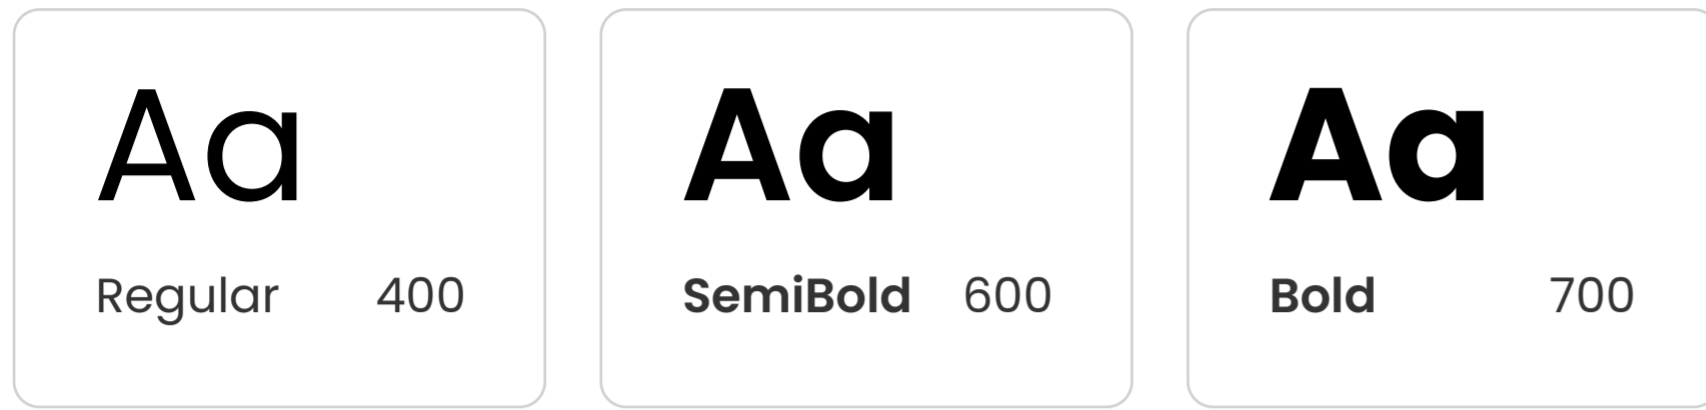

Typography

TYPEFACE

Poppins

HIERARCHY

Style	Weight	Font Size	Line Height	Bottom Margin
h1 Heading	Bold	40px	1.2	
h2 Heading	Bold	32px	1.2	
H3 Heading	Bold	28px	1.2	
H4 Heading	Bold	24px	1.2	
H5 Heading	Bold	20px	1.2	
H6 Heading	SemiBold	16px	1.2	
Subheading	SemiBold	18px	1.2	
CTA Paragraph	Regular	18px	1.2	
LEAD LEAD	SemiBold	18px	1.2	
Body	Regular	16px	1.3	
Bold Body	SemiBold	16px	1.3	