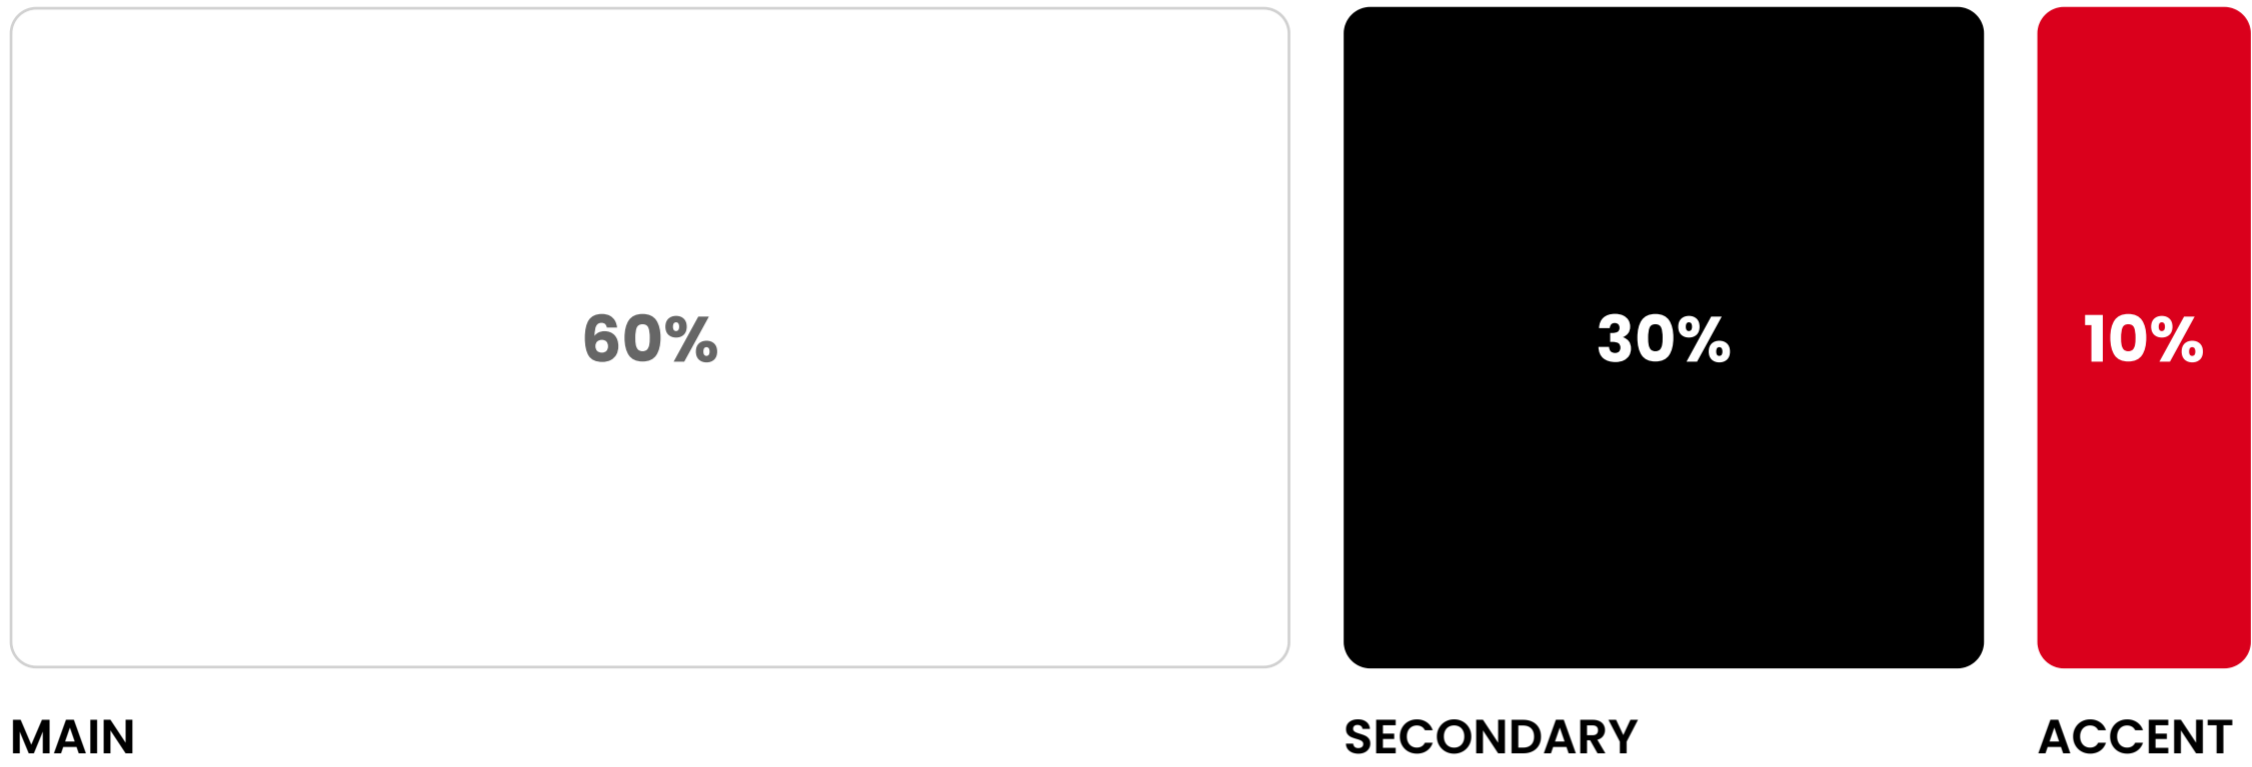

Colors

COLOR PALETTE

The core theme is a balanced palette based on the 60-30-10 Rule. Additionally grayscale with tints of the Caitec Red for UI elements. In addition to the core theme, a palette of accent colors can be used for category specific ui elements and sections.

THEME

PRIMARY COLORS

- Caitec Red
  #DA001C
- Black
  #000000
- White
  #FFFFFF

SECONDARY COLORS

- Alt Bkg
  #F5F5F5
- Border Grey
  #D1D1D1
- Input Border
  #A6A6A6
- Body Text
  #333333

STATUS COLORS

- Success
  #009944
- Warning
  #FFC107
- Danger
  #C4161C
- Info
  #00BCDF
- Success Bkg
  #E5F5EC
- Warning Bkg
  #FFF9E5
- Danger Bkg
  #F9E7E7
- Info Bkg
  #E5F8FC

ACCENT COLORS

- Bird Blue
  #0042DA
- Dog Brown
  #9B6317
- Smol Orange
  #DC6502
- Cat Purple
  #9500CD
- Yellow
  #D5A300
- Green
  #21B26F

TINTS & SHADES

#FFF4F5	#F4F7FF	#FCF4E8	#FFFBF8	#F9E7FF	#FFFBEE	#EFFCF6
#FFDADF	#DAE5FF	#F5DDBC	#FFEDDE	#F2CDFD	#FFF5D5	#DAF8EA
#FFA7B2	#FFA7B2	#EFC78F	#FED2AC	#E49AFF	#FFE9A2	#AFF0D1
#FF7486	#A7C2FF	#E8B063	#FEB679	#D667FF	#FFDD6F	#84E8B9
#FF4159	#FF4159	#E19937	#FD9A47	#C834FF	#FFD13C	#59E0A1
#FF0E2D	#417BFF	#C77F1E	#FD7E14	#BA01FF	#FFC509	#2ED889
#DA001C	#0042DA	#9B6317	#DC6502	#9500CD	#D5A300	#21B26F
#A70015	#0033A7	#855514	#A94E02	#70009A	#A27C00	#198754
#74000F	#002374	#6F4710	#773701	#4B0067	#6F5500	#115C39
#410008	#001441	#422A0A	#442001	#260034	#3C2E00	#09311E